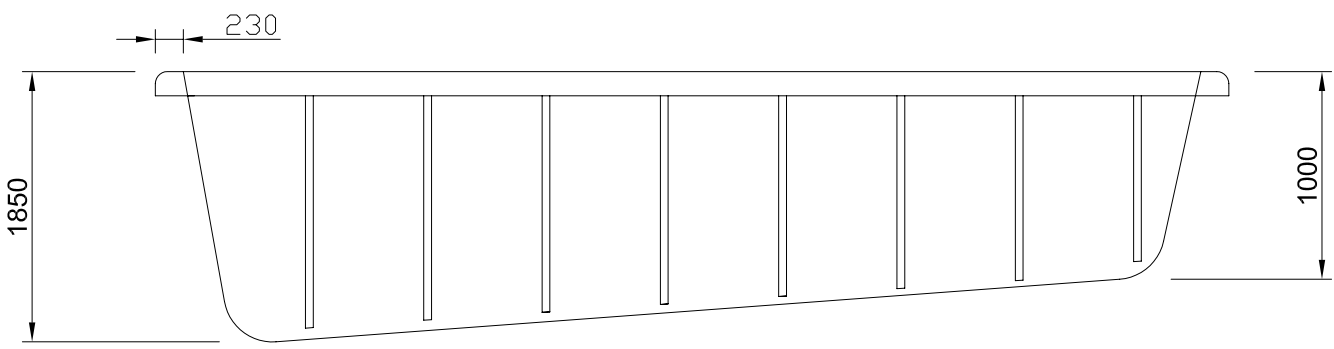

CLIENT : DJ POOLS
PROJECT : JAYDE SWIMMING POOL

PAGE No.
SK-JAYDE
JOB No.
20336

DESIGNED BY : **BLW**
DATE : SEPTEMBER 2004

CHECKED BY :
DATE :

ELEVATION

JAYDE SWIMMING POOL