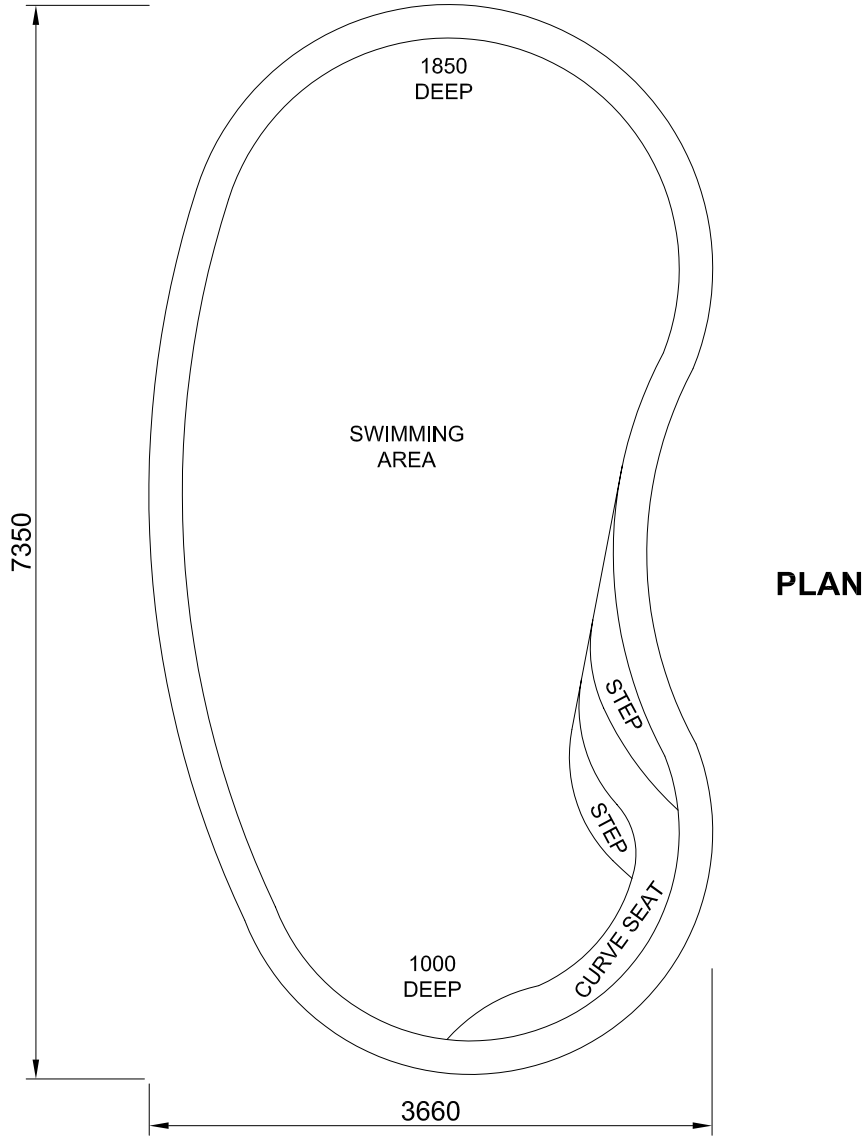

CLIENT : DJ POOLS
PROJECT : JAYDE SWIMMING POOL

PAGE No.
SK-JAYDE
JOB No.
20336

DESIGNED BY : **BLW**
DATE : SEPTEMBER 2004

CHECKED BY :
DATE :

ELEVATION

JAYDE SWIMMING POOL