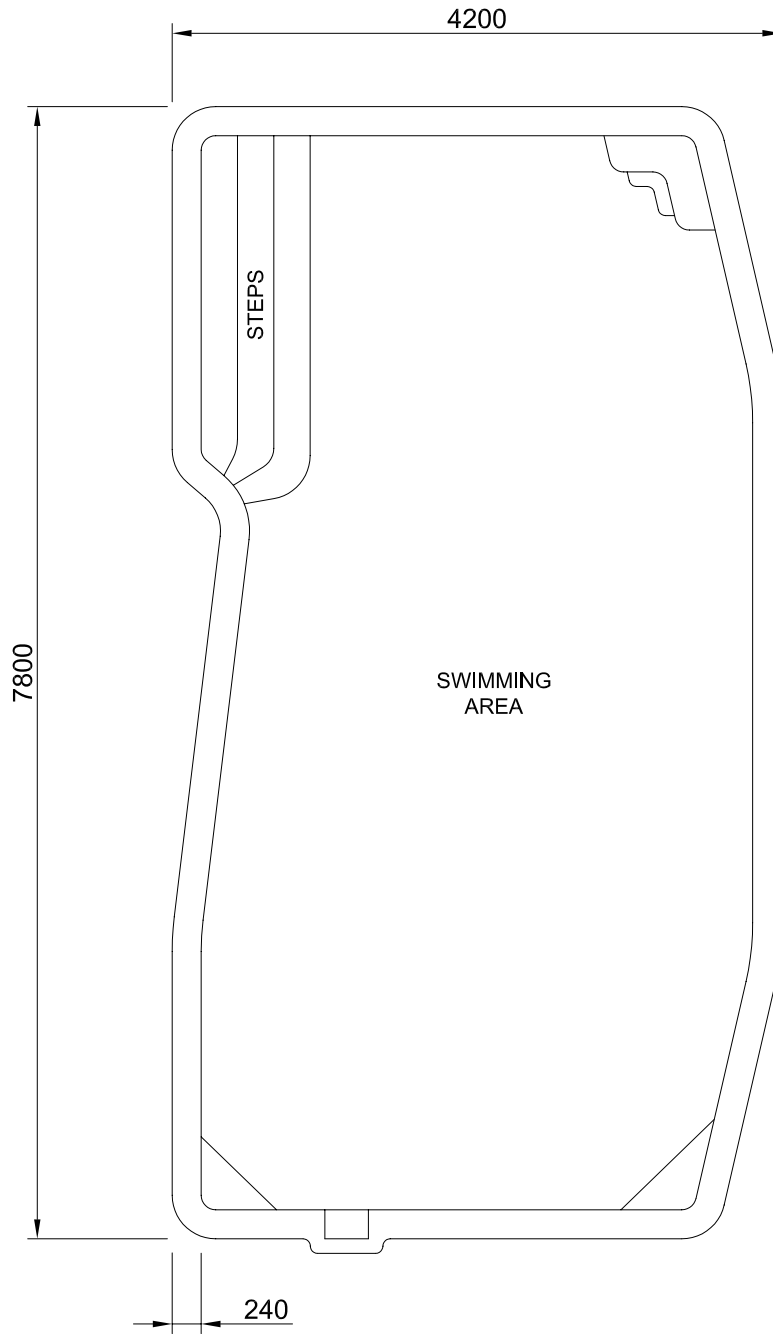

CLIENT : DJ POOLS

PROJECT : TAURUS SWIMMING POOL

PAGE No.  
**SK-TAURUS**

JOB No.  
**20336**

DESIGNED BY : **BLW**

DATE : APRIL 2005

CHECKED BY :

DATE :

**PLAN**

**ELEVATION  
TAURUS SWIMMING POOL**